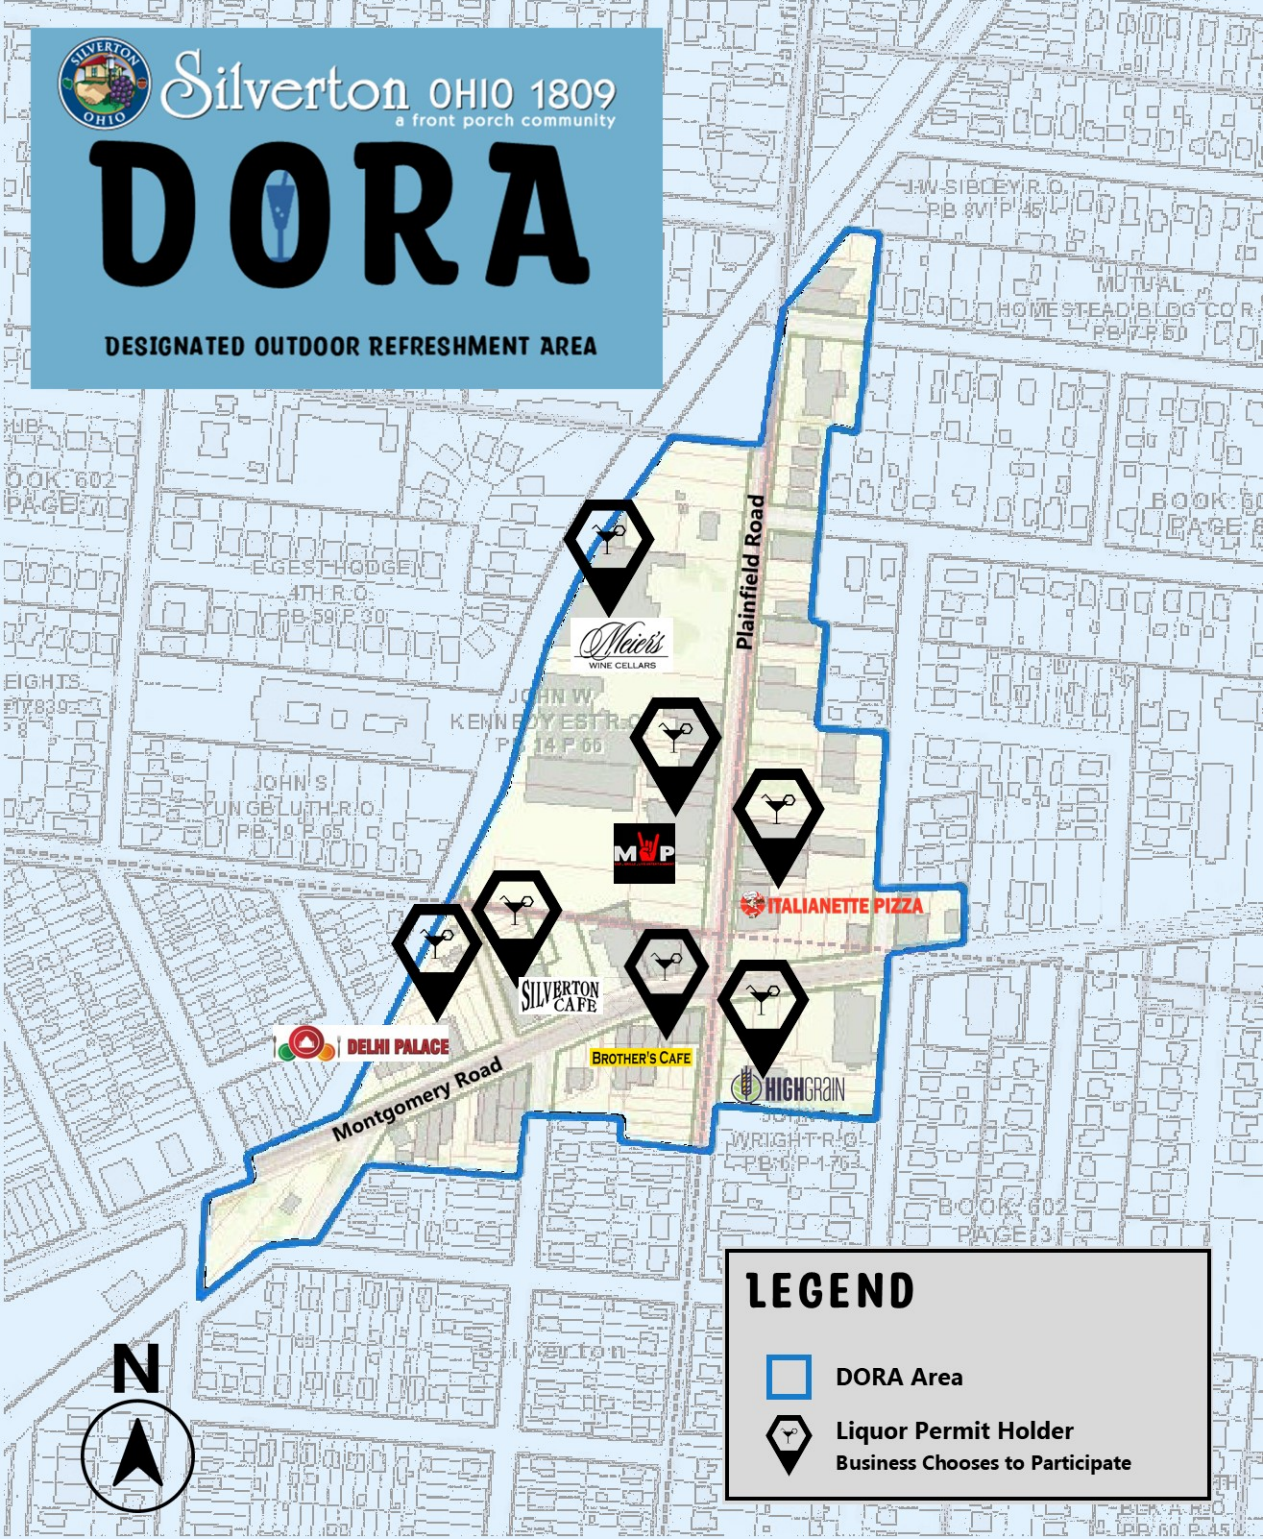

Silverton OHIO 1809  
a front porch community

# DORA

DESIGNATED OUTDOOR REFRESHMENT AREA

Plainfield Road

Montgomery Road

## LEGEND

 DORA Area

 Liquor Permit Holder  
Business Chooses to Participate