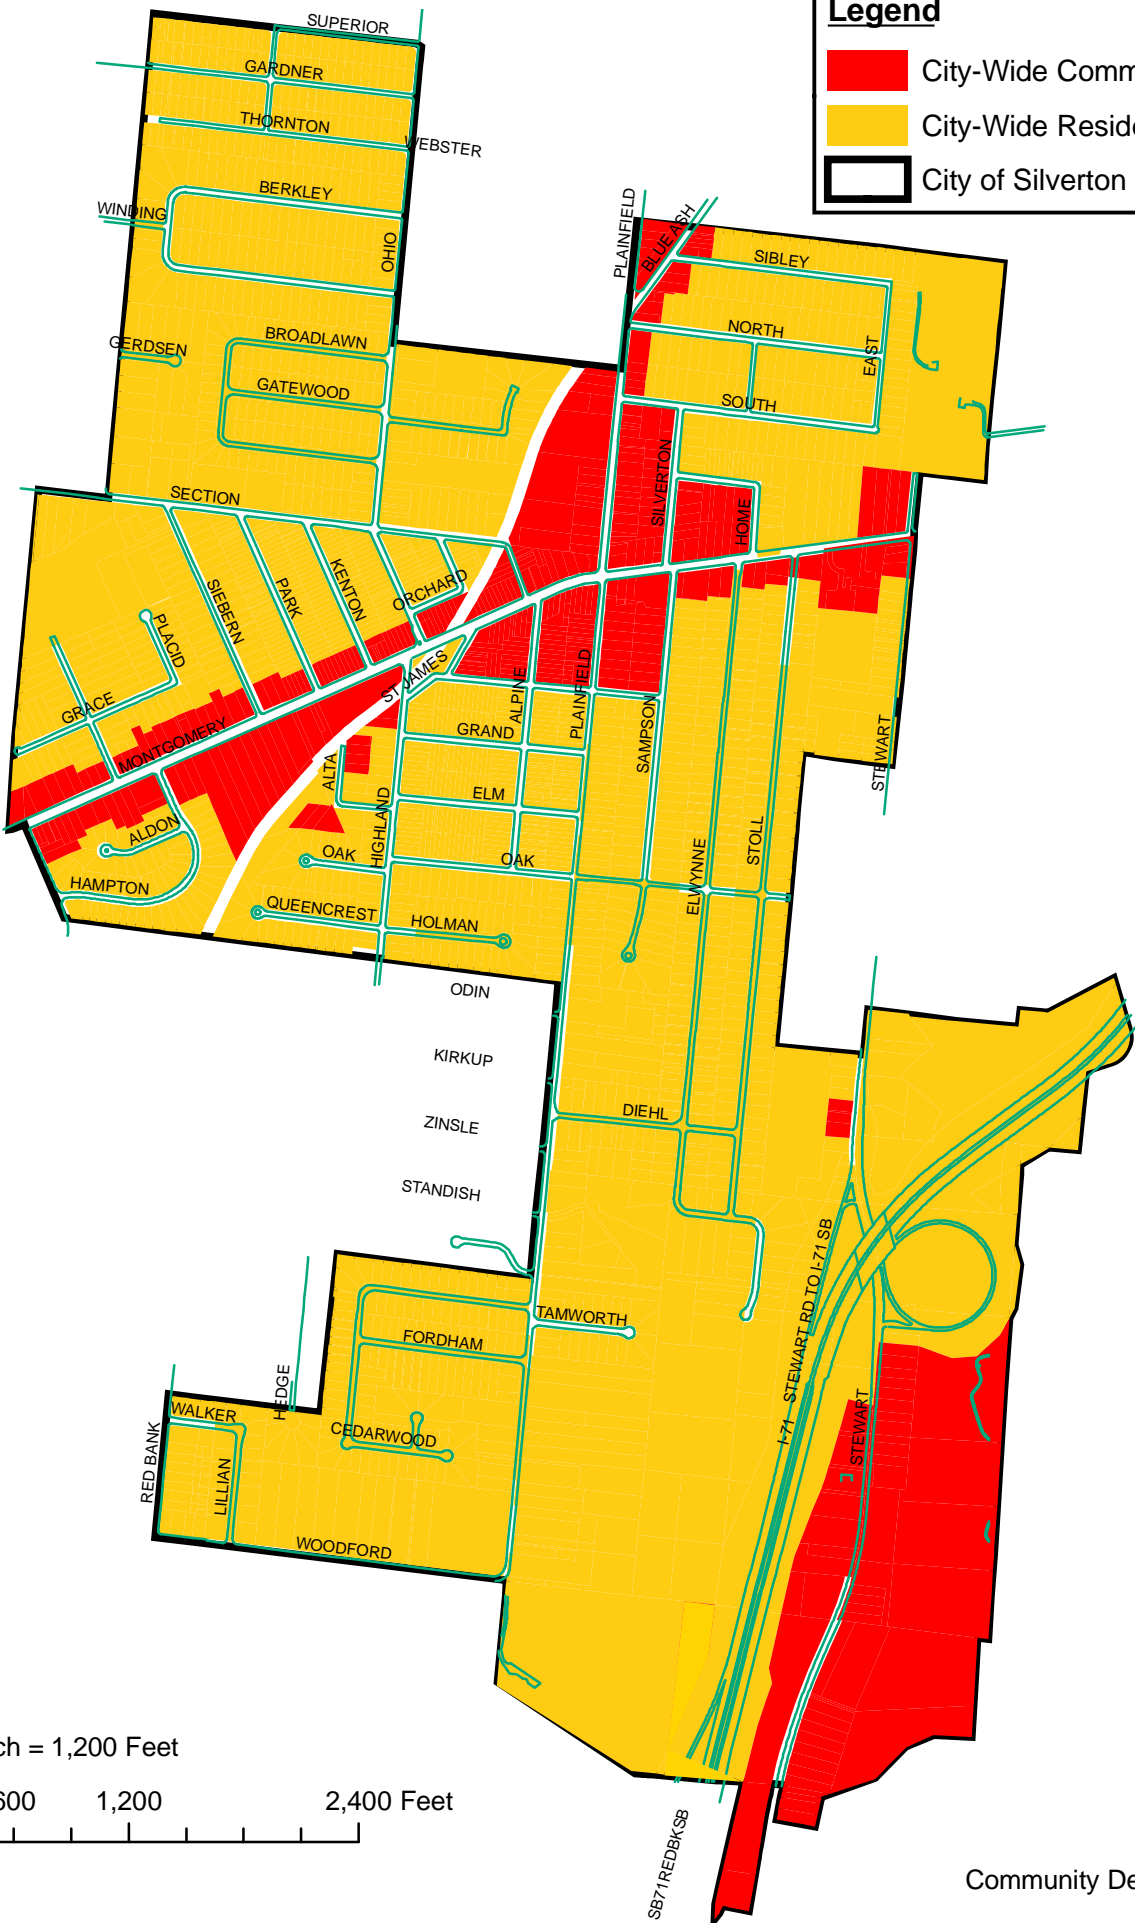

CITY OF SILVERTON, OHIO COMMUNITY REINVESTMENT AREAS

Legend

- City-Wide Commercial CRA Properties
- City-Wide Residential CRA Properties
- City of Silverton Boundary

Prepared by
 The City of Silverton
 Community Development Department
 February 19, 2009